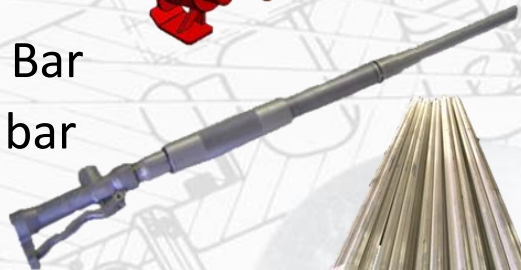

Original Equipment Manufacturer

- Cheetah Chainsaw
- Cheetah Sump Pump
- Cheetah Single Cutter
- Cheetah Lacing Cutter
- Cheetah Roof Bolter
- Cheetah Aluminium Pinch Bar
- Cheetah Pneumatic Pinch bar
- Cheetah Steel Pinch bar
- Cheetah Cold Sate Chisel
- Cheetah Marlin Spike
- Cheetah Grout Gun
- Cheetah Blow Pipes

- Cheetah Aluminium Scrapers
- Cheetah Sampling / Mining Accessories
- Cheetah Vertical Grinders (9" 7" 4.5" 4.0")
- Cheetah Straight Grinder
- Cheetah Granite Polisher
- Cheetah Air Line Lubrication
- Cheetah Aluminium Conduit
- Cheetah Bread Pans
- Cheetah Precision Engineering
- Cheetah Dimension Stone Accessories
- Cheetah 4x4 Rugged kit
- Cheetah Promotional gifts